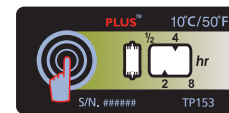

TP-170 -20°C
19mm x 40mm

TP-077 0°C
19mm x 40mm

TP-065 8°C
19mm x 40mm
8 hours

TP-175 8°C
19mm x 40mm
48 hours

TP-153 10°C
19mm x 40mm
8 hours

TP-176 10°C
19mm x 40mm
48 hours

TP-217 25°C
19mm x 40mm

TP-136 30°C
19mm x 40mm