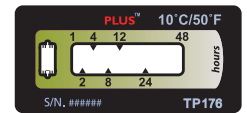

TS-6M
6 Months
19mm x 40mm

TS-12M
12 Months
19mm x 40mm

TS-24M **NEW**
24 Months
19mm x 40mm

Control Temperature Abuse:

Inert until activated, irreversible threshold indicators. Complete can be customized to monitor any ascending and descending temperature breach.

TP-170 -20°C
19mm x 40mm

TP-077 0°C
19mm x 40mm

TP-065 8°C
19mm x 40mm
8 hours

TP-175 8°C
19mm x 40mm
48 hours

TP-153 10°C
19mm x 40mm
8 hours

TP-176 10°C
19mm x 40mm
48 hours

TP-217 25°C
19mm x 40mm

TP-136 30°C
19mm x 40mm