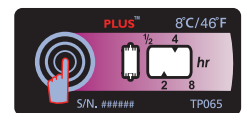

TP-065 8°C
19mm x 40mm
8 hours