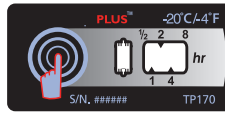

TS-6M
6 Months
19mm x 40mm

TS-12M
12 Months
19mm x 40mm

TS-24M **NEW**
24 Months
19mm x 40mm

Control Temperature Abuse:

Inert until activated, irreversible threshold indicators. Complete can be customized to monitor any ascending and descending temperature breach.