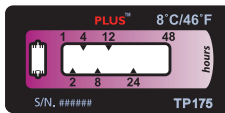

TP-175 8°C
19mm x 40mm
48 hours