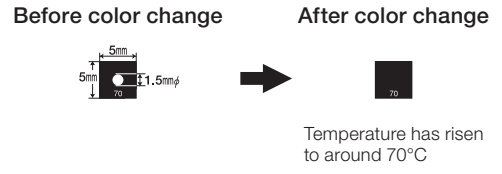

Features

- Thermo Label® Super Mini and Thermo Label® Mini are extremely small labels.
- These labels are widely used for monitoring the temperature of small parts.

- **1K**
 - Mini-sized labels (5×5mm)
 - Single temperature indicating model

* The white dot disappears when the color-change temperature is reached (same for 1K, 3K and 3R)

Type	Color-change temperature°C	Color-change	Color-change accuracy	JAN code	Type	Color-change temperature°C	Color-change	Color-change accuracy	JAN code
1K-40	40	White ↓ Black	±2°C	4582130420928	1K-85	85	White ↓ Black	±2°C	4582130421017
1K-45	45			4582130420935	1K-90	90			4582130421024
1K-50	50			4582130420942	1K-95	95			4582130421031
1K-55	55			4582130420959	1K-100	100			4582130421048
1K-60	60			4582130420966	1K-105	105			4582130421055
1K-65	65			4582130420973	1K-110	110			4582130421062
1K-70	70			4582130420980	1K-115	115			4582130421079
1K-75	75			4582130420997	1K-120	120			4582130421086
1K-80	80			4582130421000	1K-125	125			4582130421093